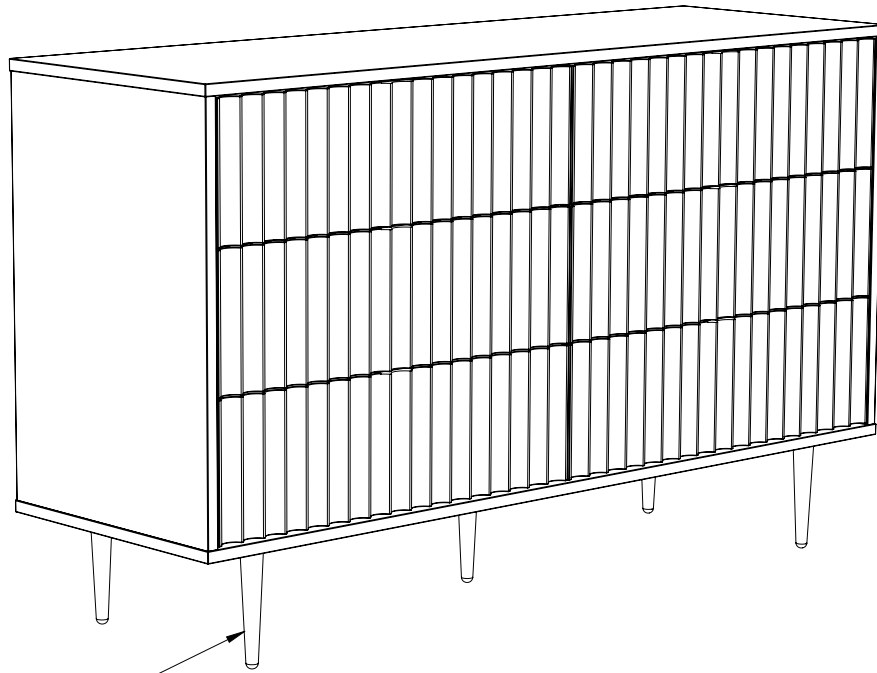

# Assembly instruction

## GLAM wide 6 drawer chest

1 x 5

STEP 1

1 x 4  
RECOMMENDED => 50kg. x5

STEP 2

**Fix to wall**

**FIT TO THE FLOOR**