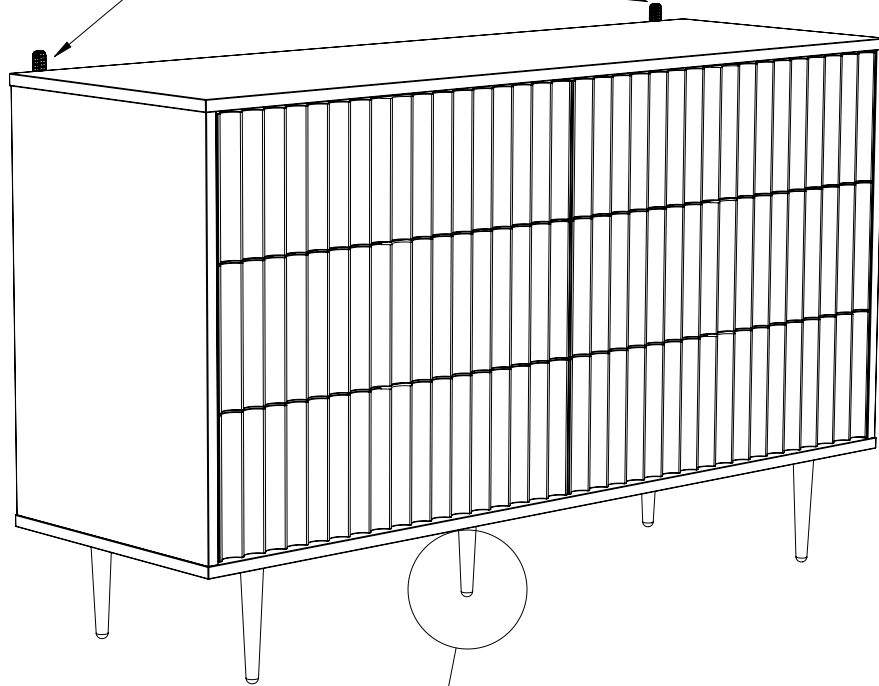

## GLAM wide 6 drawer chest

1 x 5

STEP 1

1 x 4  
RECOMMENDED => 50kg. x5

STEP 2

**Fix to wall**

**FIT TO THE FLOOR**