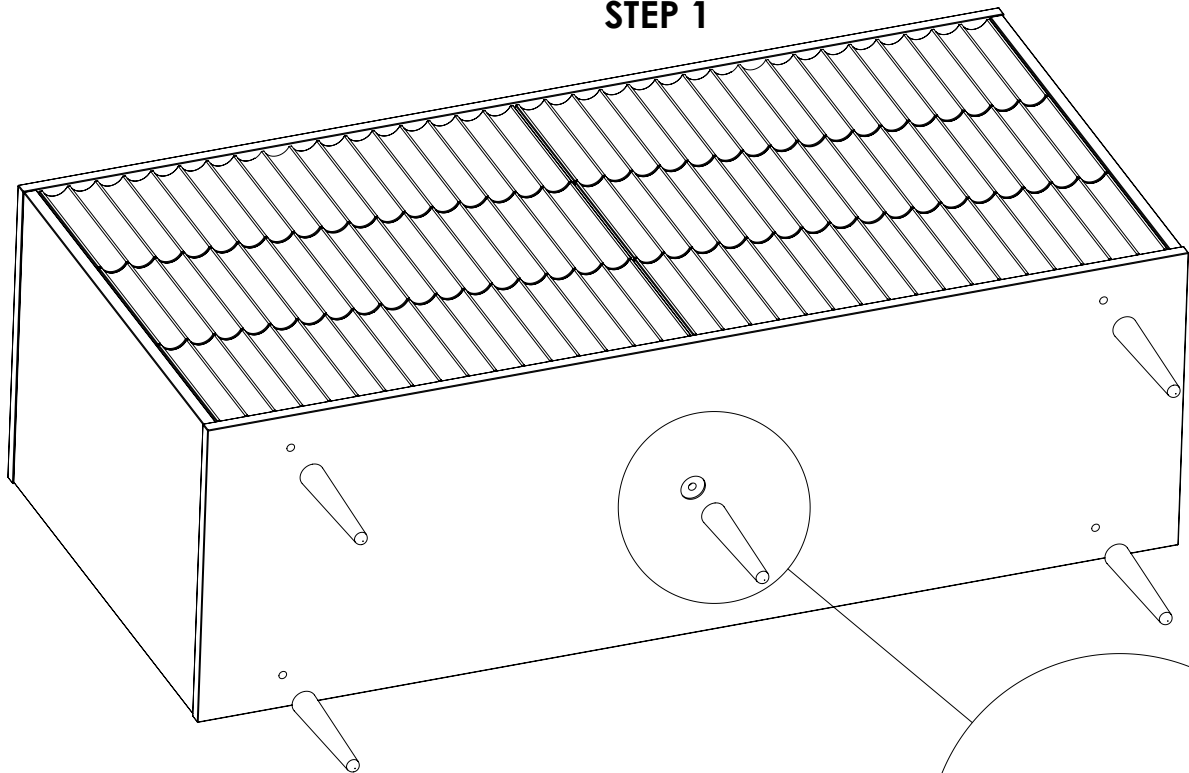

# Assembly instruction

## GLAM wide 6 drawer chest

1 x 5

STEP 1

1 x 4  
RECOMMENDED => 50kg. x5

STEP 2

**Fix to wall**

**FIT TO THE FLOOR**